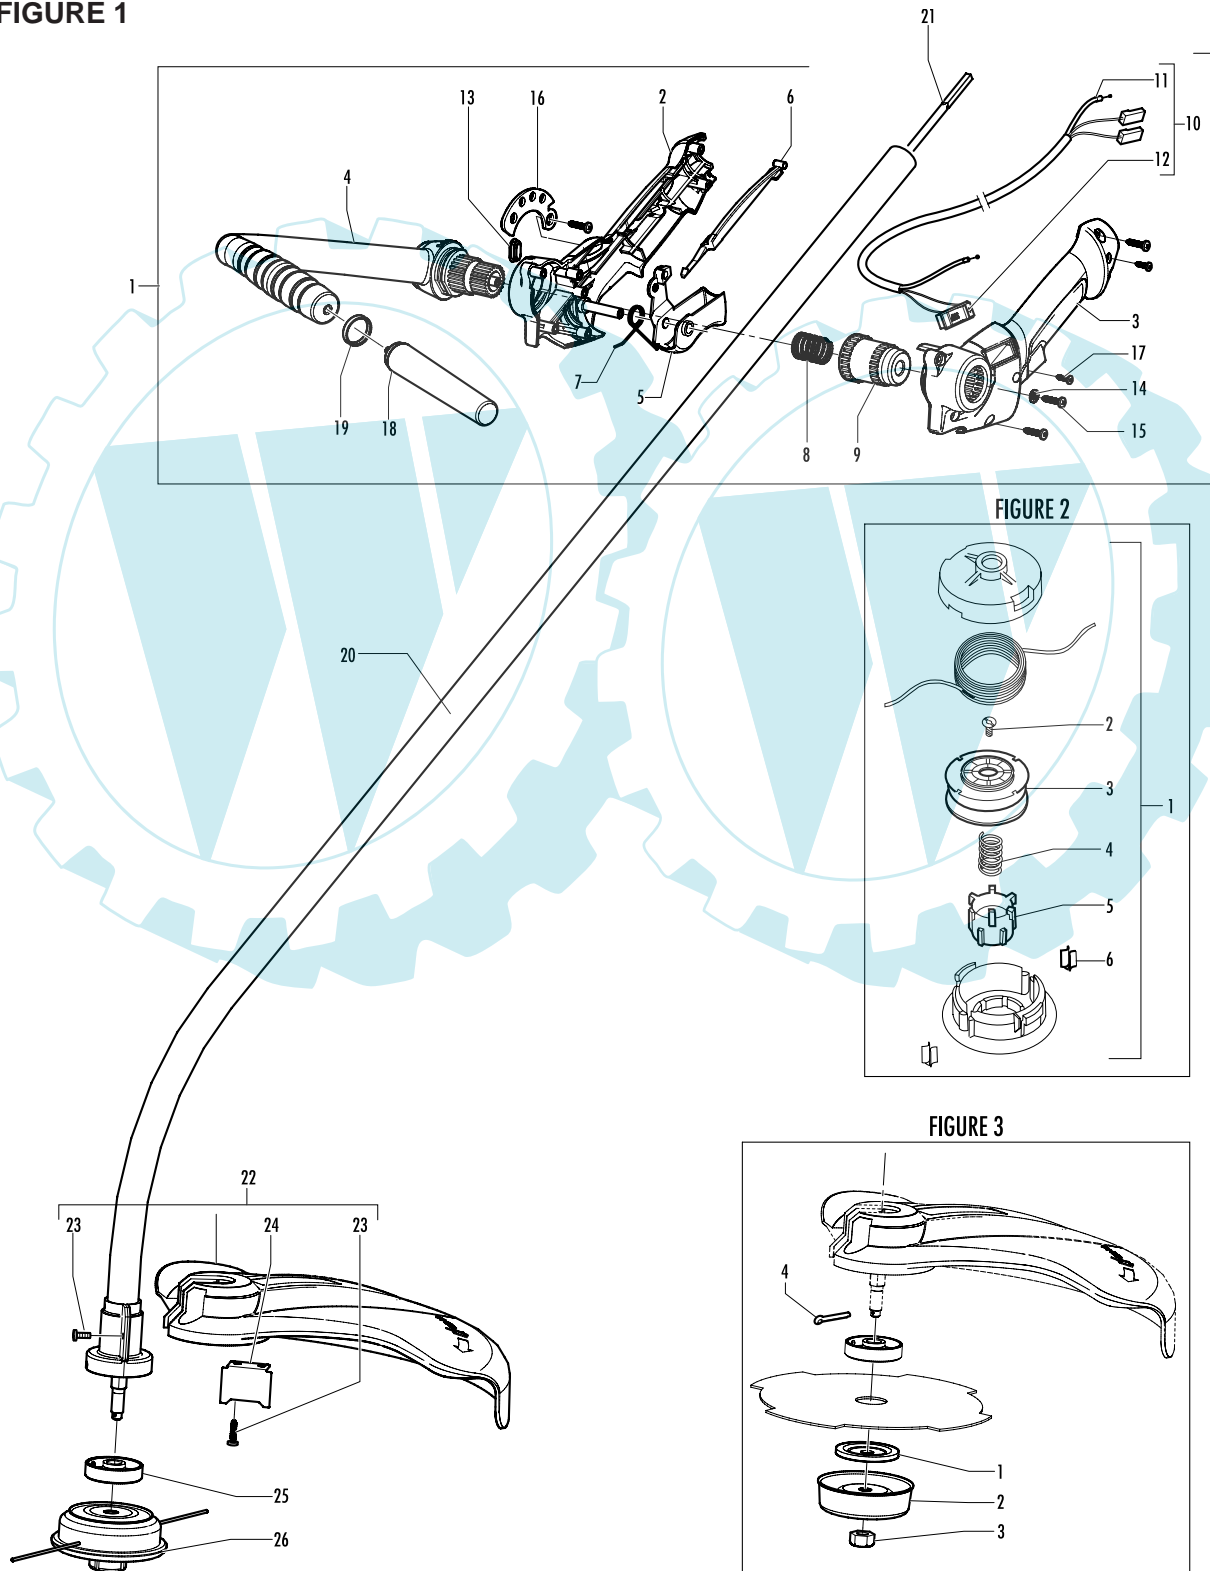

brand	MCCULLOCH

date	FEB/04	SHEET 1/4

Model	Prefix
SUPREME 300J	01

Product number
953900506

FIGURE 1

FIGURE 2

FIGURE 3