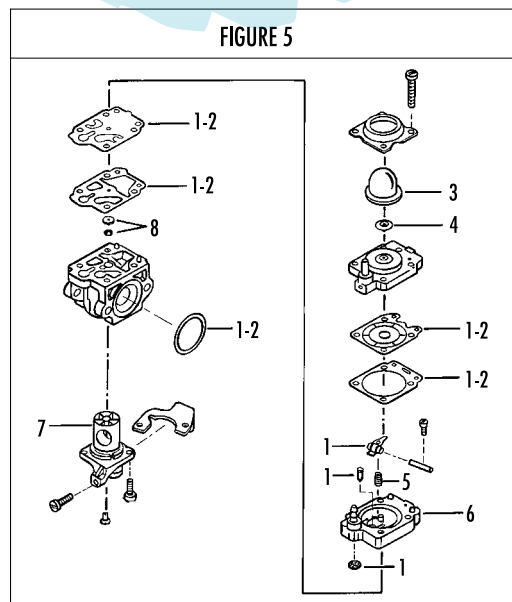

brand	MCCULLOCH

date	FEB/04	SHEET 3/4

Model	Prefix
SUPREME 300J	01

Product number
953900506

FIGURE 5