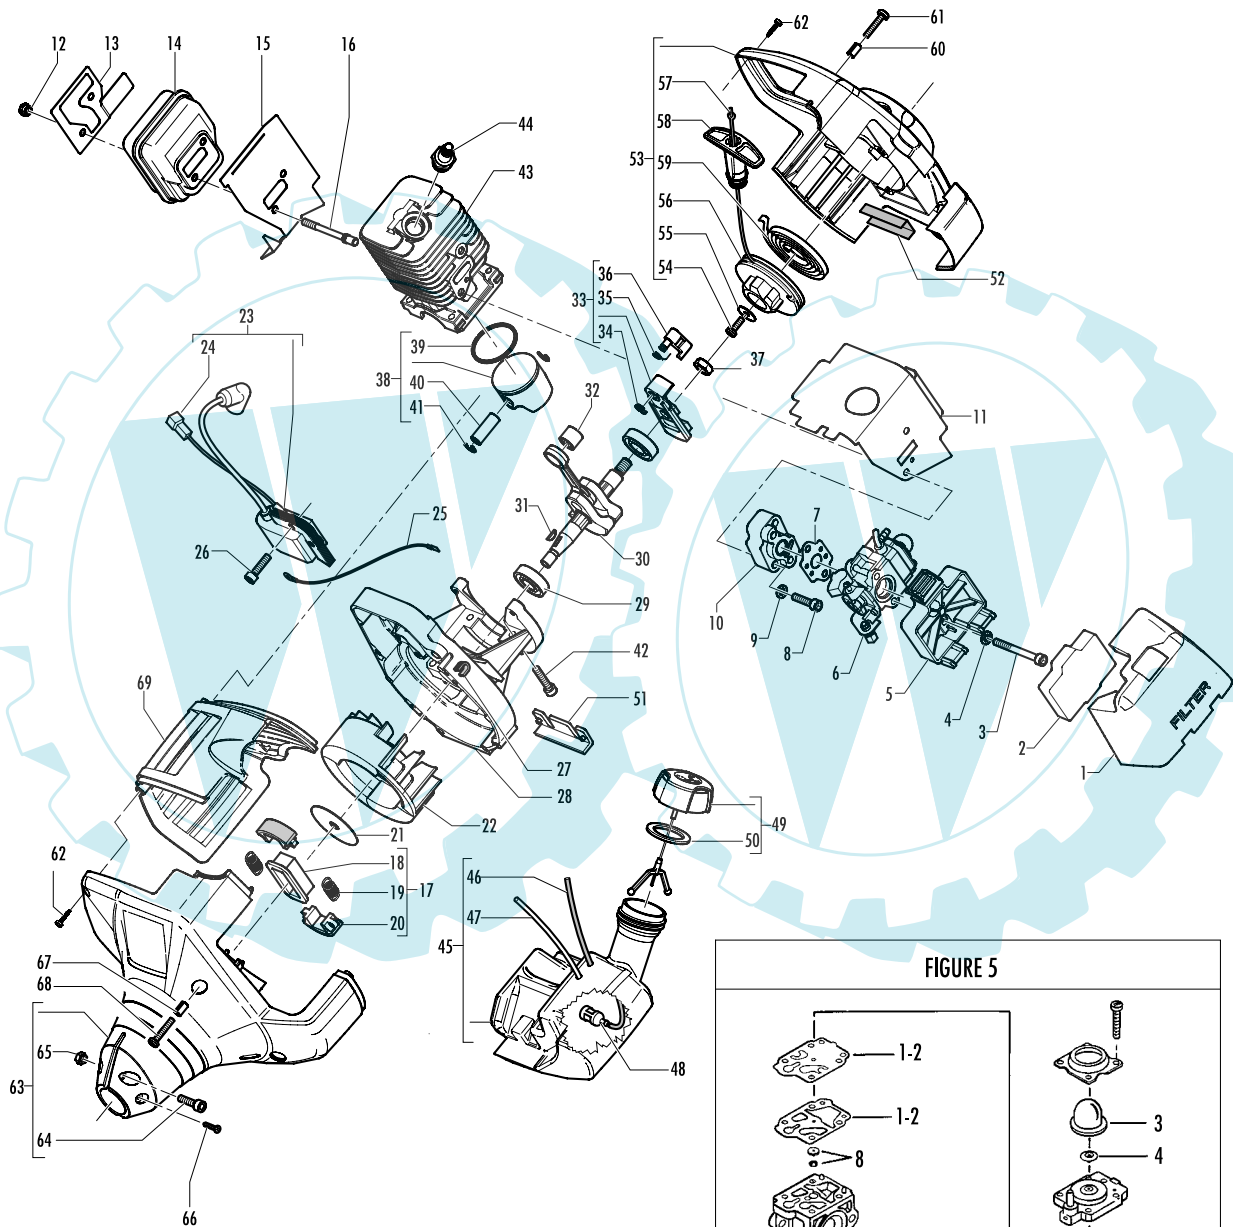

FIGURE 5

brand	MCCULLOCH

date	FEB/04	SHEET 3/4

Model	Prefix
SUPREME 300J	01

Product number
953900506

FIGURE 4